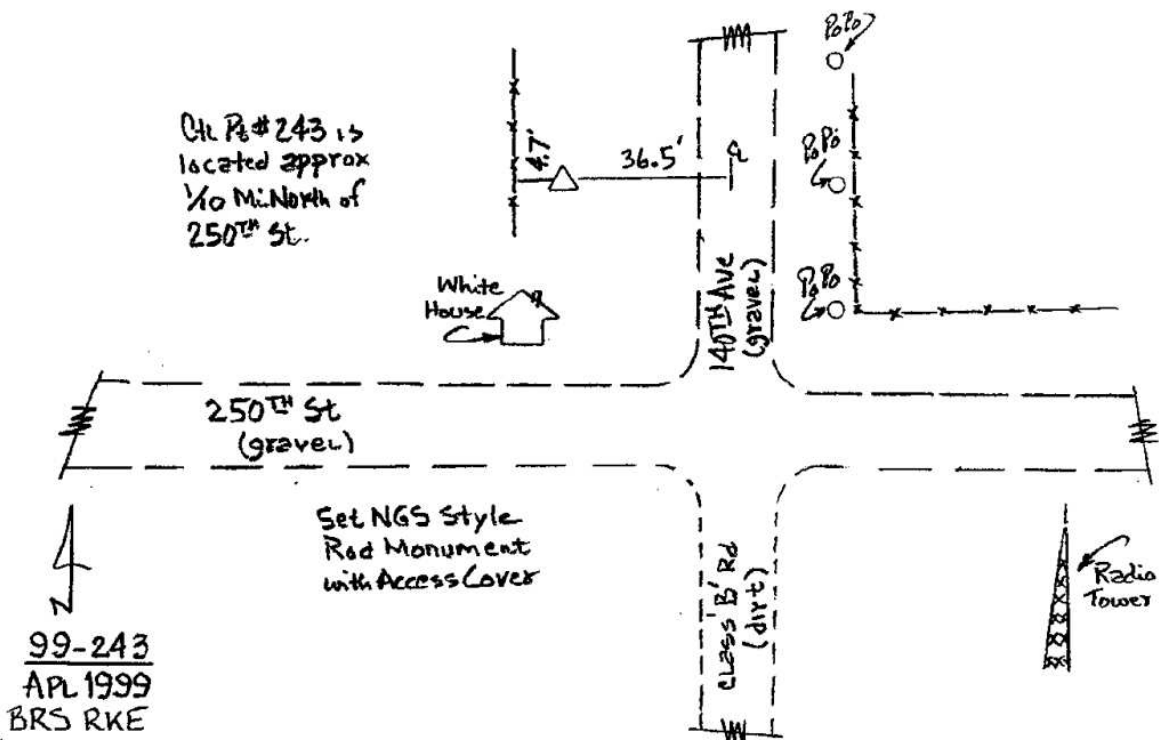

Easting: **24514041.85** sft

Orthometric Height: **769.51** sft

Ellipsoid Height: **660.923** sft

Latitude: **N41°02'47.80800"**

Longitude: **W91°11'56.74184"**

Mapping Angle: **00° 02' 00"**

Combination Scale Factor: **0.999987**