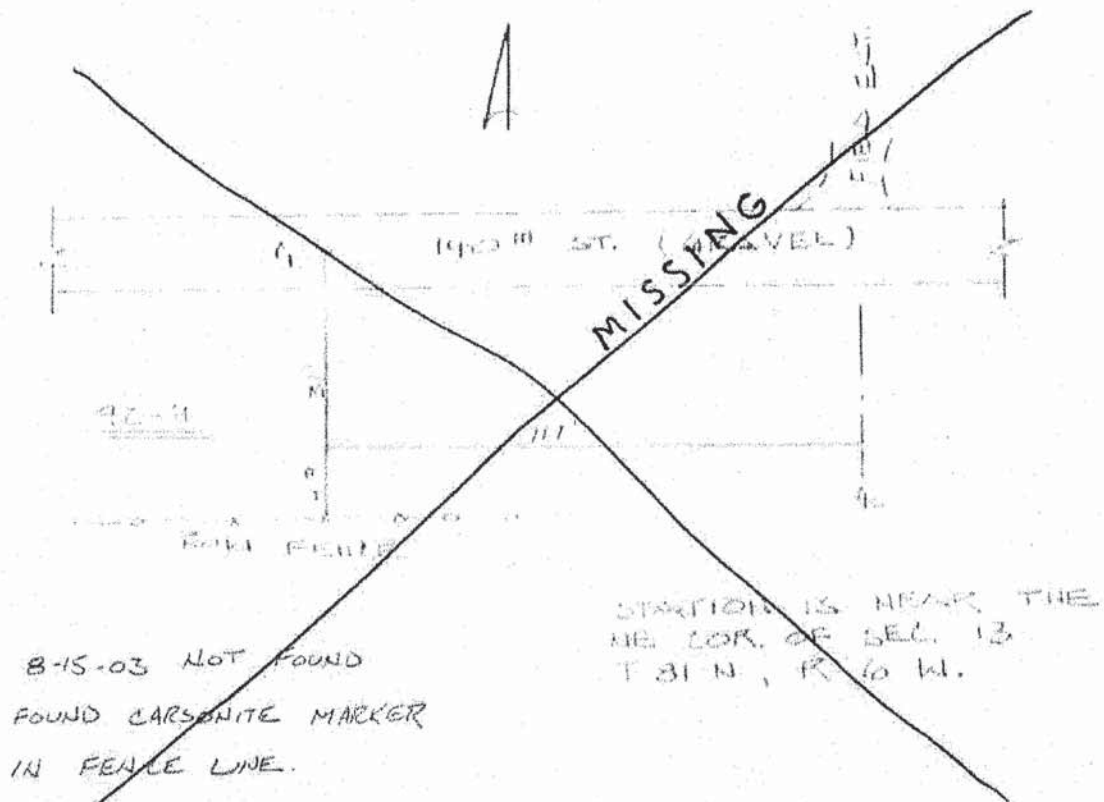

Johnson County, Iowa  
Iowa South Zone (1402)  
Horiz. Datum: NAD83(1996)  
Vert. Datum: NAVD 1988  
US Survey Feet  
2006

Point Name: 11

Designation: MISSING – MARK NOT FOUND

Monument Type:

This document was prepared by DCI and GBC for use by Johnson County, Iowa.