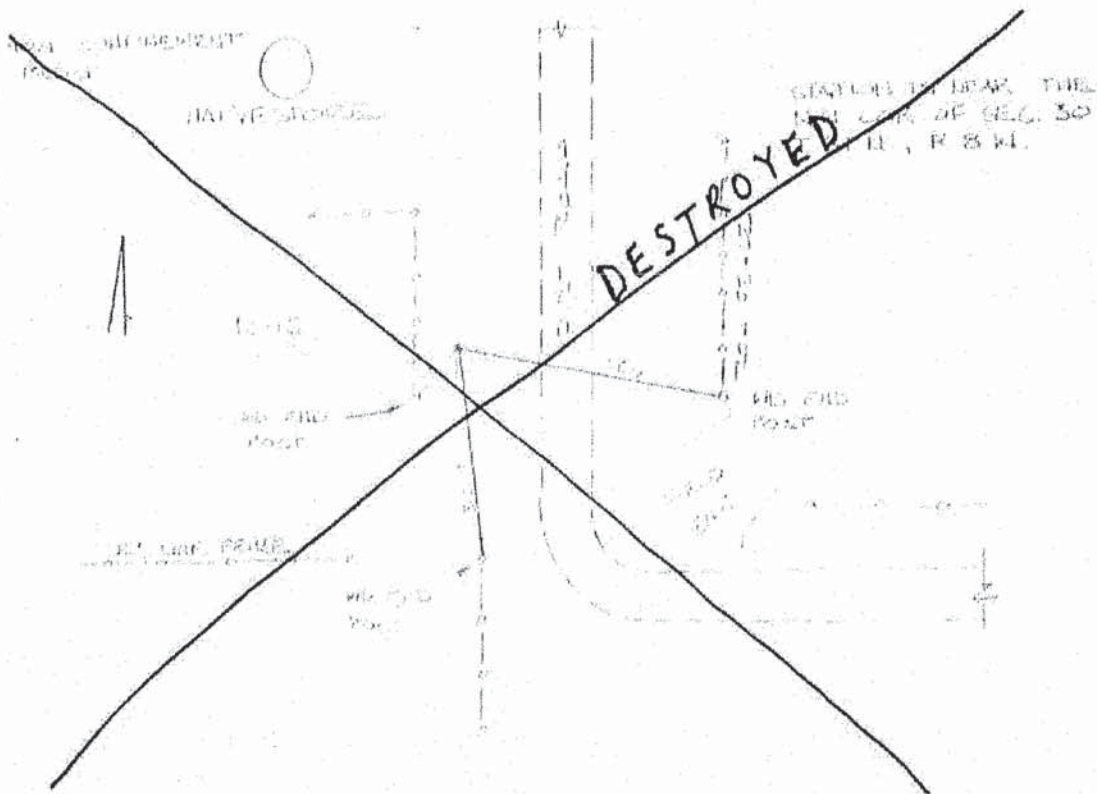

**Johnson County, Iowa**  
Iowa South Zone (1402)  
Horiz. Datum: NAD83(1996)  
Vert. Datum: NAVD 1988  
US Survey Feet  
**2006**

Point Name: 15

Designation: **DESTROYED – MARK NOT FOUND**

Monument Type: