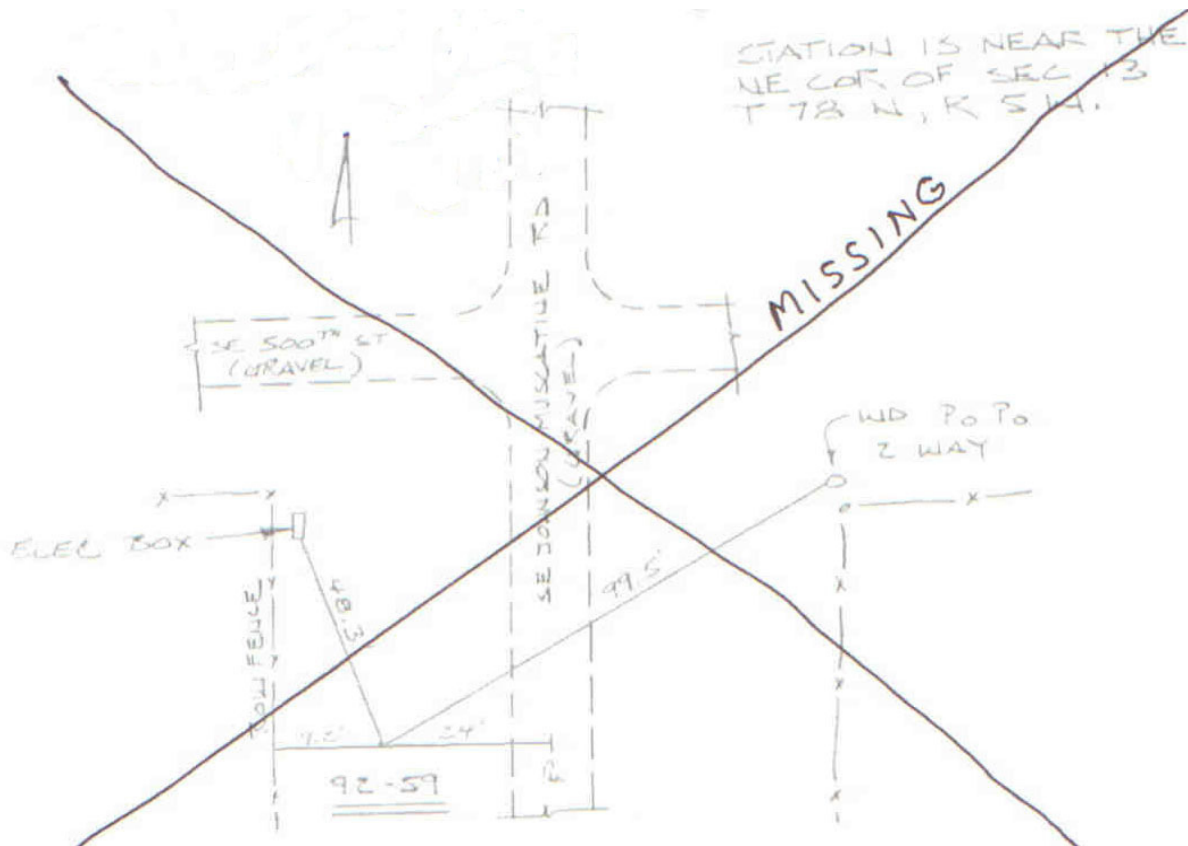

**Johnson County, Iowa**  
Iowa South Zone (1402)  
Horiz. Datum: **NAD83(NA2011)**  
Vert. Datum: NAVD 1988  
US Survey Feet  
**2013**

Point Name: **59**

**Designation: MISSING - MARK NOT FOUND**

**Monument Type:**

*This document was prepared by DCI on 03-05-2013 for use by Johnson County, Iowa.*